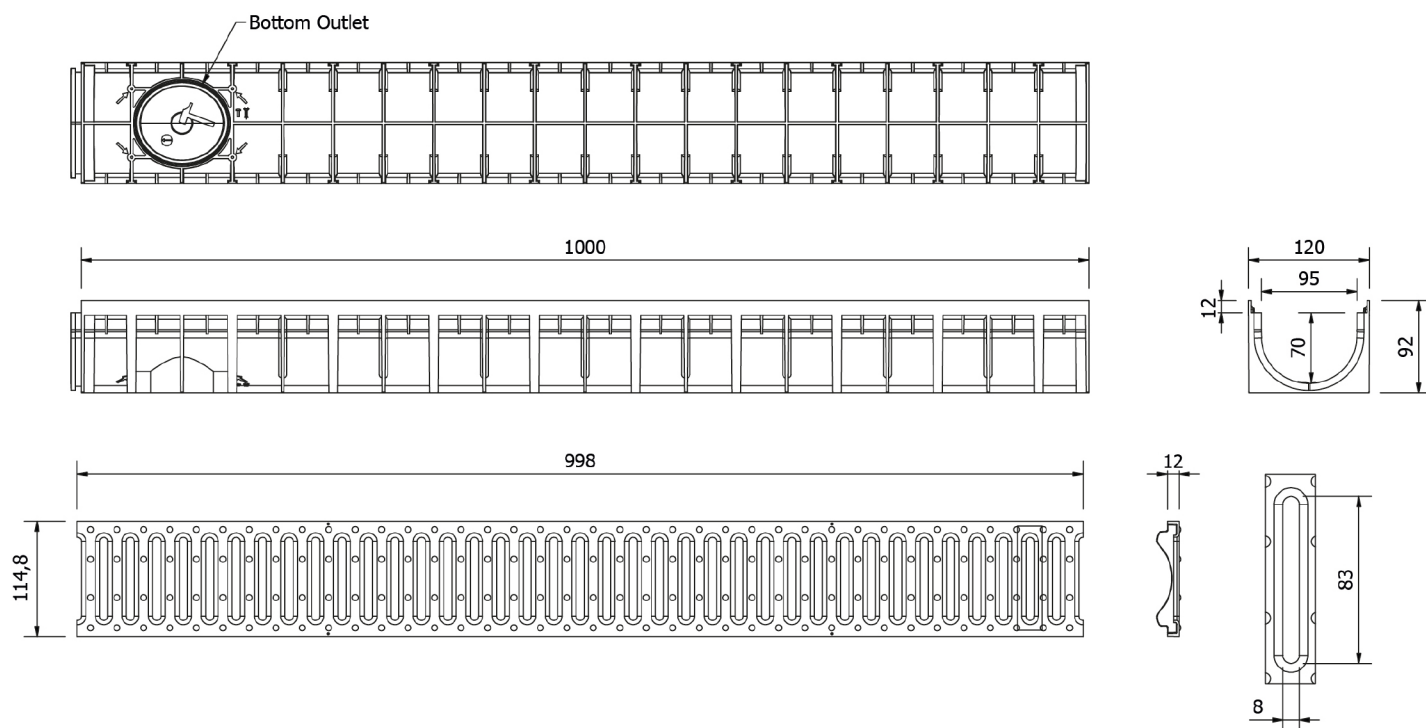

## Channel & gratings A 15 - PP-PE Slot 8mm

### Dimensions and features

Length (mm)	1000
External width (mm)	120
External high (mm)	92
Internal width (mm)	95
Internal height (mm)	70
Outlets	Vertical outlet $\varnothing 110 / \varnothing 75$
Channel body material	PP-PE
Frame	integrated
Grating material	PP-PE
Grating slot dimension (mm)	Slot 8mm
Grating surface finishing	---
Weight (Kg)	1.05
Resistance (Norm EN1433)	A 15

Dimensions and weights are subjected to the tolerances of the manufacturing.