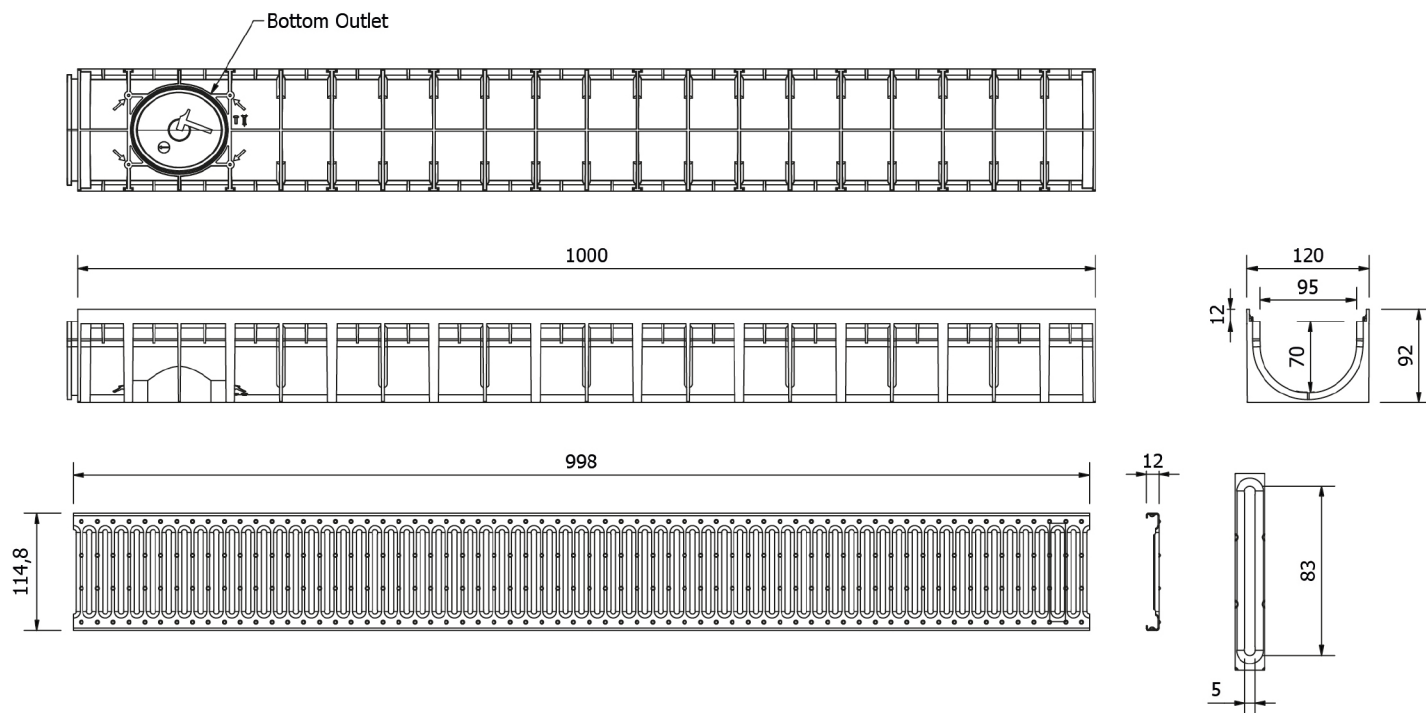

Channel & gratings A 15 - Galvanized steel Slot 5 mm

Dimensions and features

Length (mm)	1000
External width (mm)	120
External high (mm)	92
Internal width (mm)	95
Internal height (mm)	70
Outlets	Vertical outlet Ø110 / Ø75
Channel body material	PP-PE
Frame	integrated
Grating material	Galvanized steel
Grating slot dimension (mm)	Slot 5 mm
Grating surface finishing	Galvanized
Weight (Kg)	1.08
Resistance (Norm EN1433)	A 15

Dimensions and weights are subjected to the tolerances of the manufacturing.